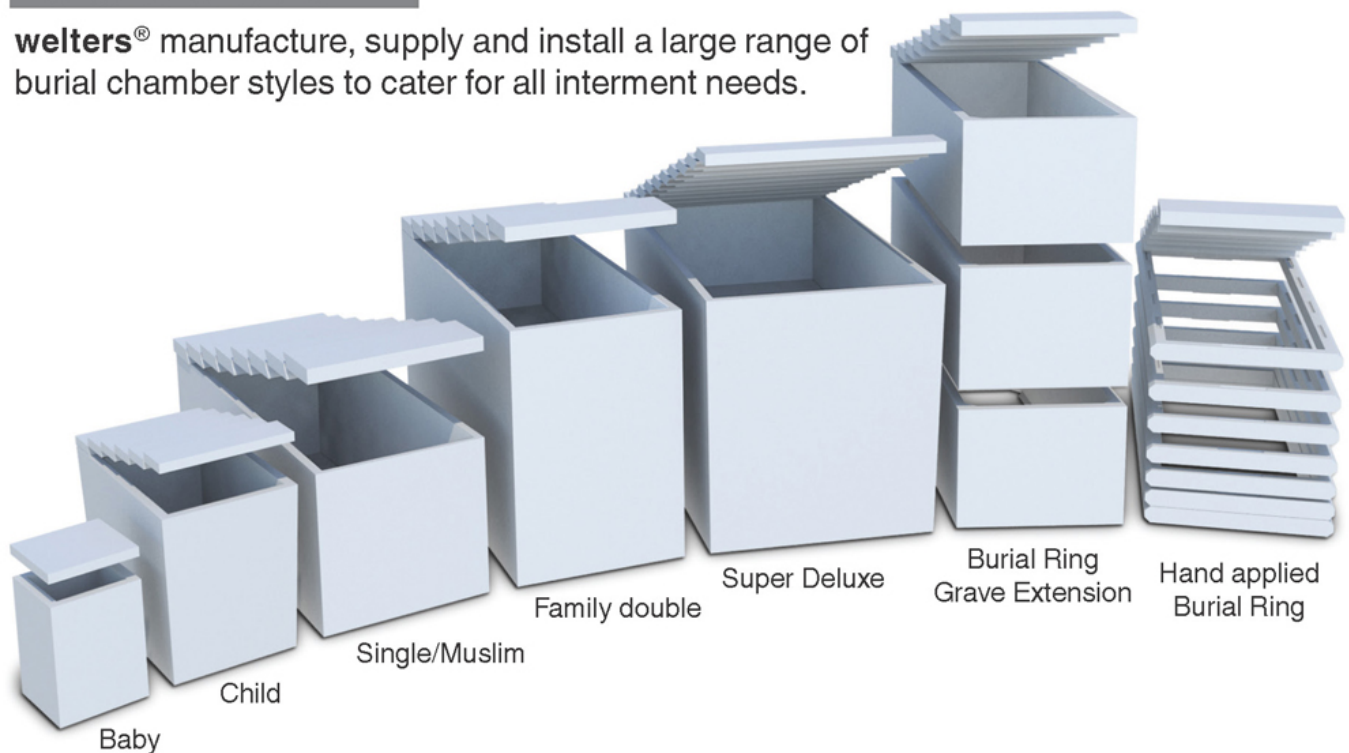

welters Burial Chambers

Burial Chambers

welters® manufacture, supply and install a large range of burial chamber styles to cater for all interment needs.

welters organisation introduced the concept of single cast burial chambers, mausolea cells and memorial housings to the industry over 30 years ago and the company continues to design, manufacture, supply and install these facilities nationwide. By operating its own manufacturing facility, the company avoids using third party concrete producers or subcontractors, resulting in an unrivalled standard of production quality and consistency.

[Click here to find out more...](#)

The post [welters Burial Chambers](#) appeared first on [Latest News](#).