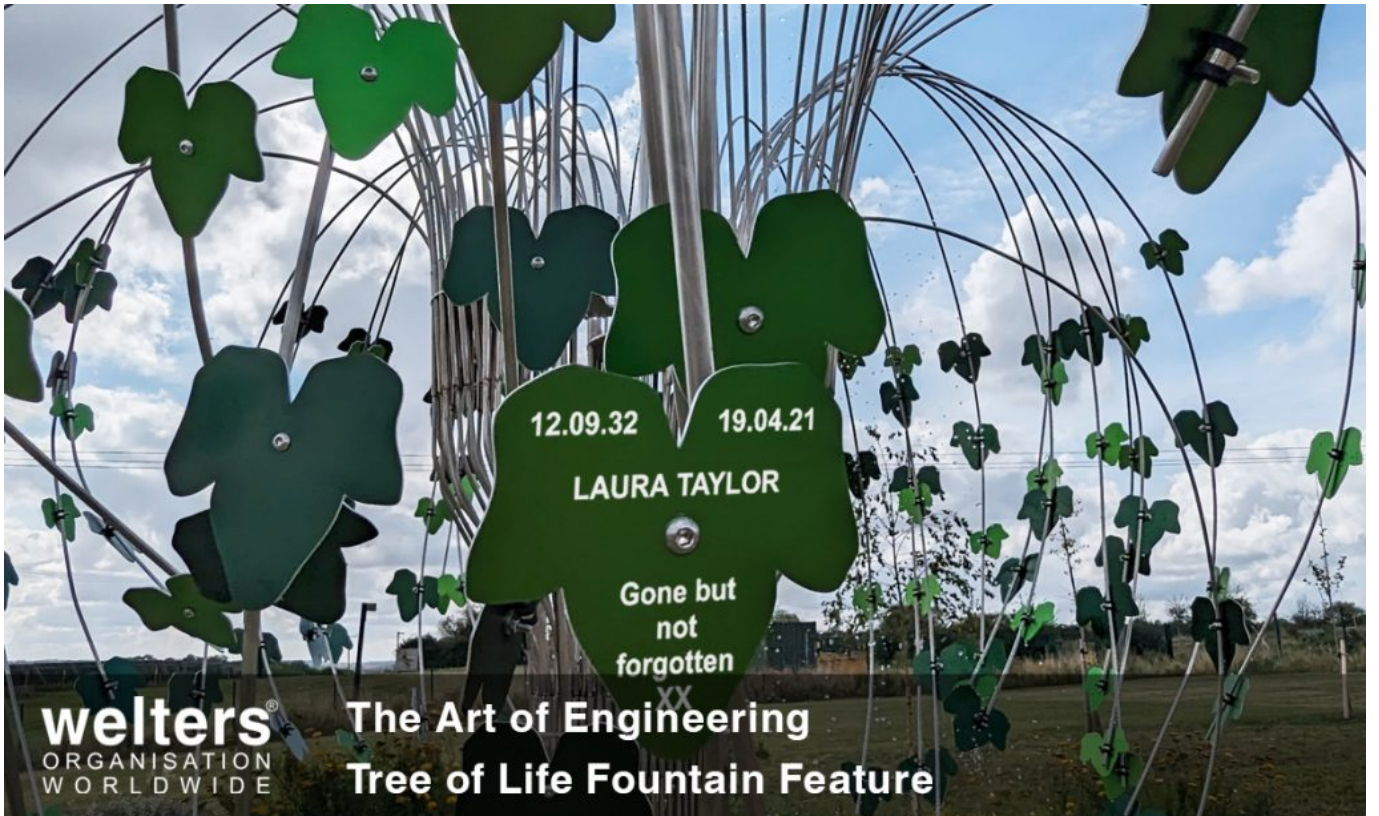

Tree of Life Fountain

Combining art, design and engineering to create beautiful metalwork fountain features which incorporate memorialisation opportunities in the form of interchangeable leaves.

welters[®]
ORGANISATION
WORLDWIDE

The Art of Engineering
Tree of Life Fountain Feature

welters[®]
ORGANISATION
WORLDWIDE

The Art of Engineering
Tree of Life Fountain Feature

welters[®]
ORGANISATION
WORLDWIDE

The Art of Engineering
Tree of Life Fountain Feature

welters[®]
ORGANISATION
WORLDWIDE

The Art of Engineering
Tree of Life Fountain Feature

welters[®]
ORGANISATION
WORLDWIDE

The Art of Engineering
Tree of Life Fountain Feature

welters[®]
ORGANISATION
WORLDWIDE

The Art of Engineering
Tree of Life Fountain Feature

The post [Tree of Life Fountain](#) appeared first on [Latest News](#).