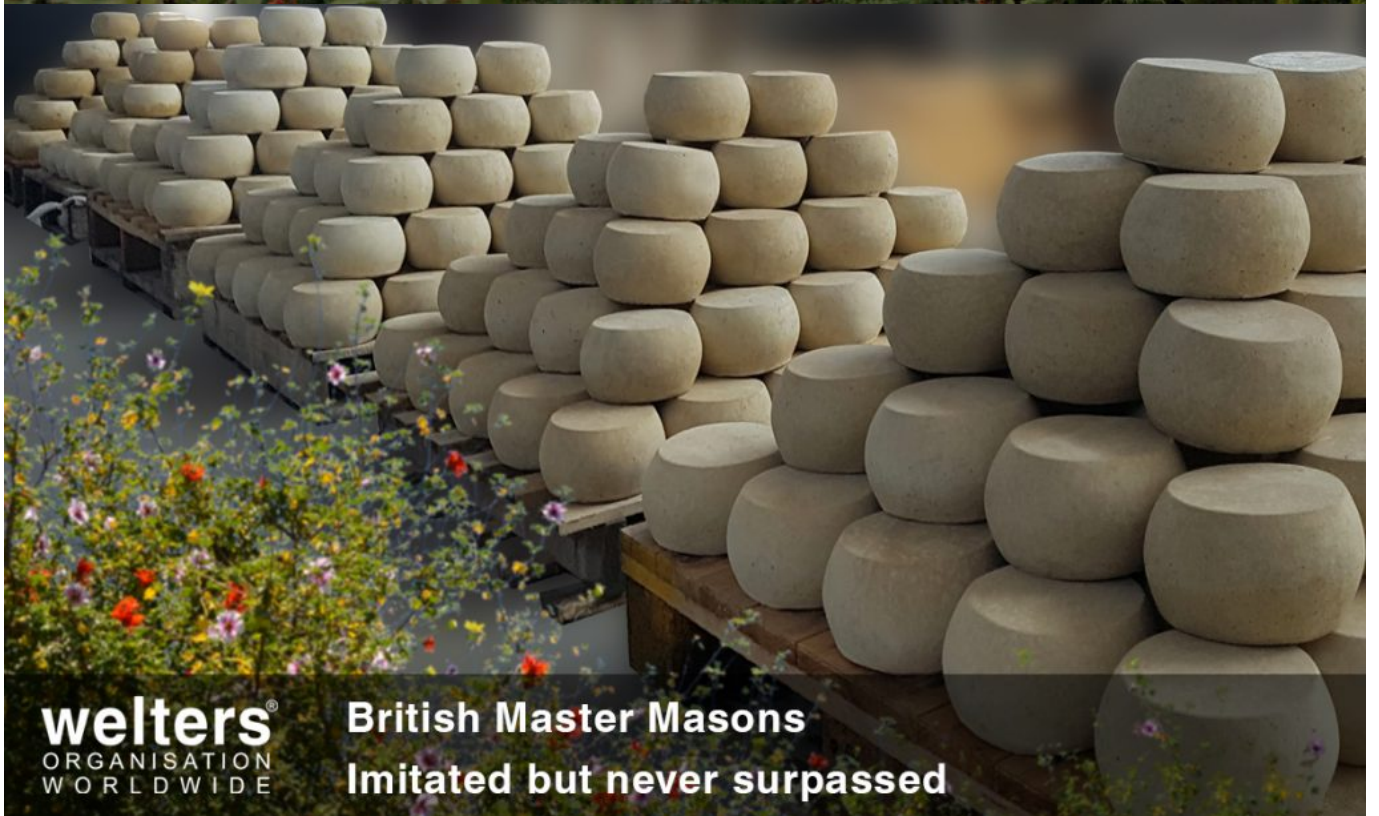

The post [welters Stone Products](#) appeared first on [Latest News](#).