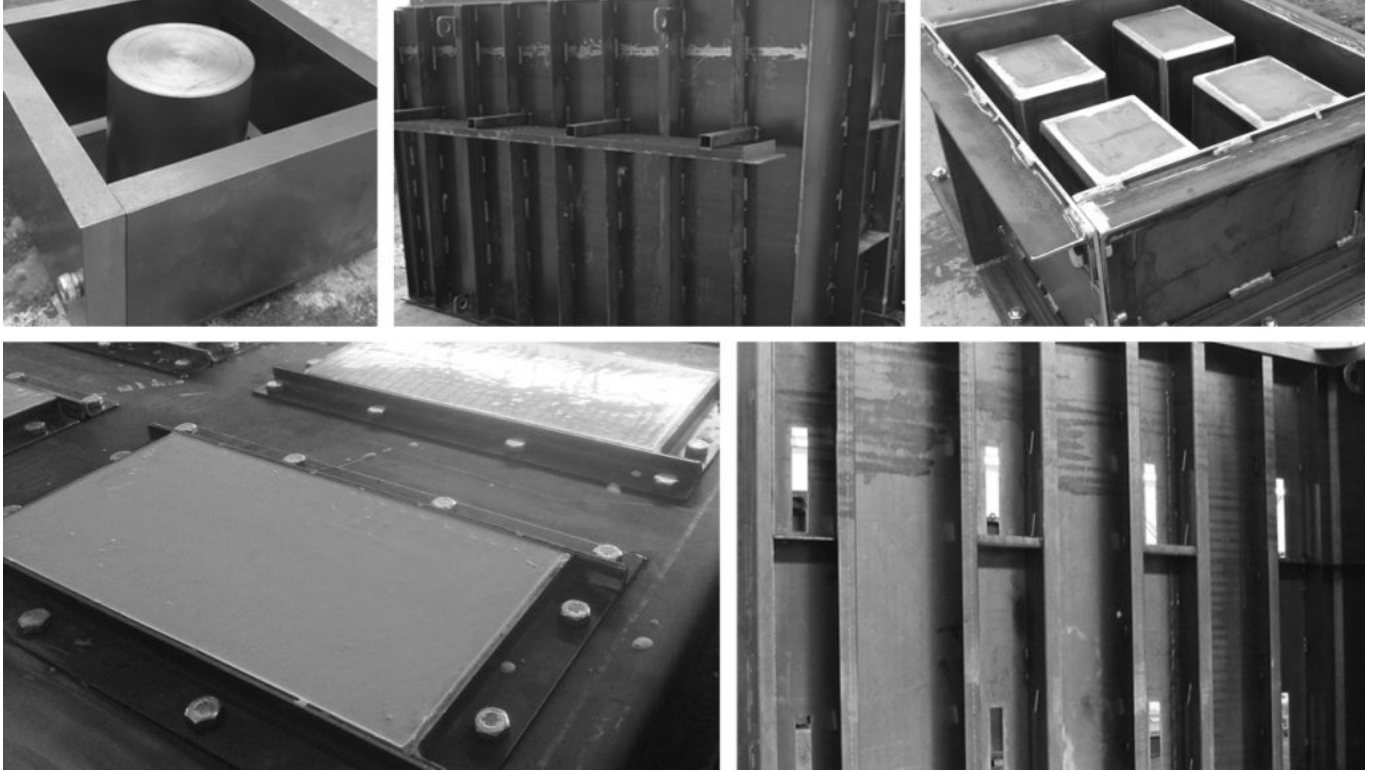

[Supply at need](#)

Amidst many additional industrial supply chain issues prevailing under very difficult circumstances, welters are applying massive resource to resolve supply at need under key worker conditions.

The post [Supply at need](#) appeared first on [Latest News](#).

[Government World Winter 2019 cover art](#)

Artistic development for forthcoming Winter edition of Government World shows a robin which frequently attends our personnel while staying in London.