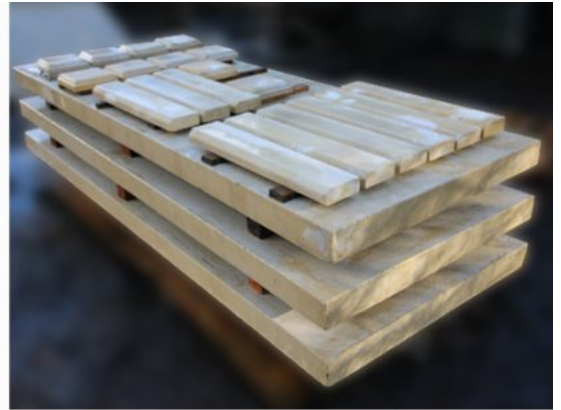

The post [Preparing for Dispatch](#) appeared first on [Latest News](#).

[Cast Chamber Evolution](#)