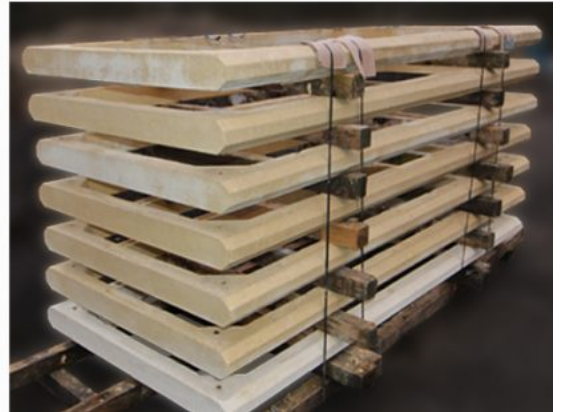

The post [Preparing for Dispatch](#) appeared first on [Latest News](#).

[Cast Chamber Evolution](#)