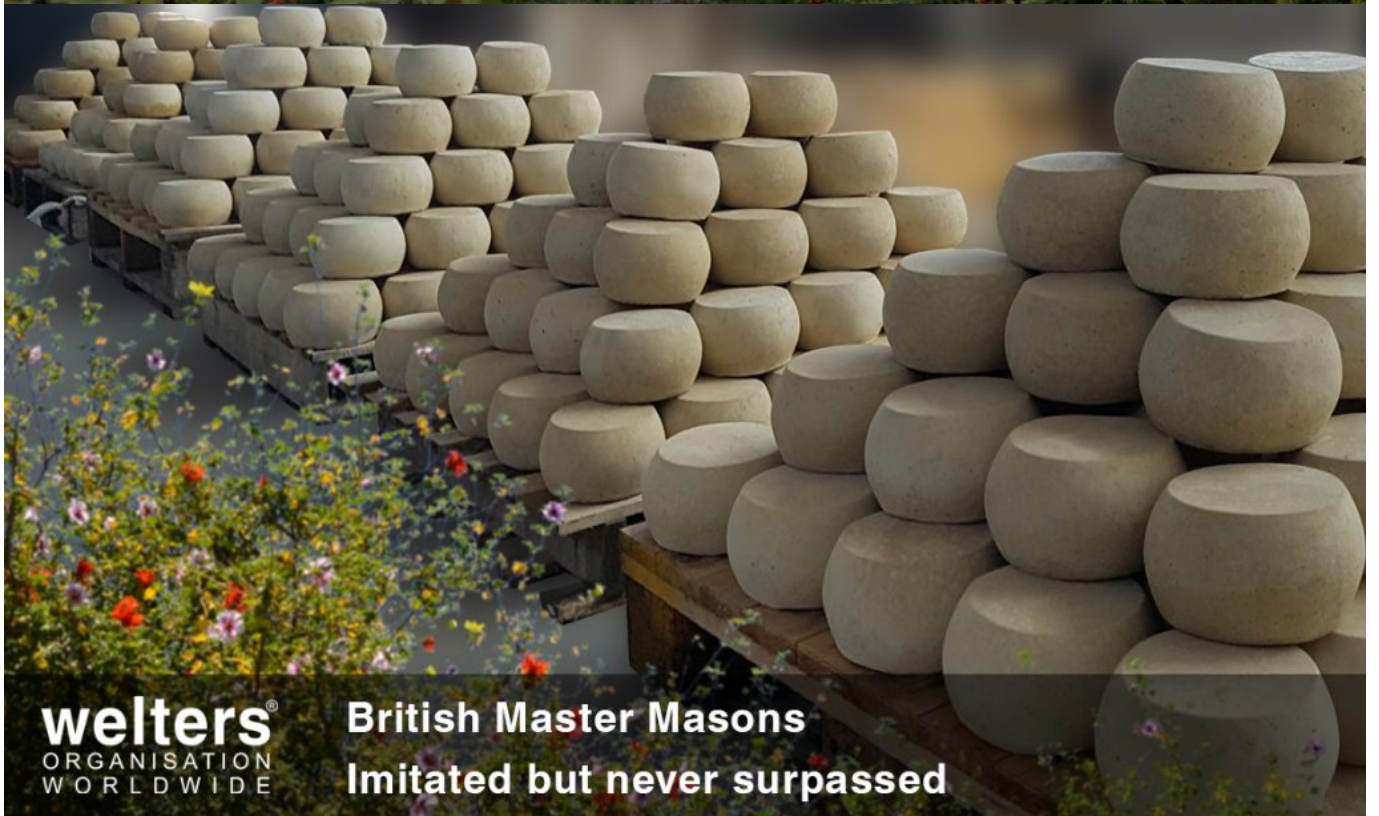

welters®
ORGANISATION
WORLDWIDE

British Master Masons
Imitated but never surpassed

The post [welters Stone Products](#) appeared first on [Latest News](#).