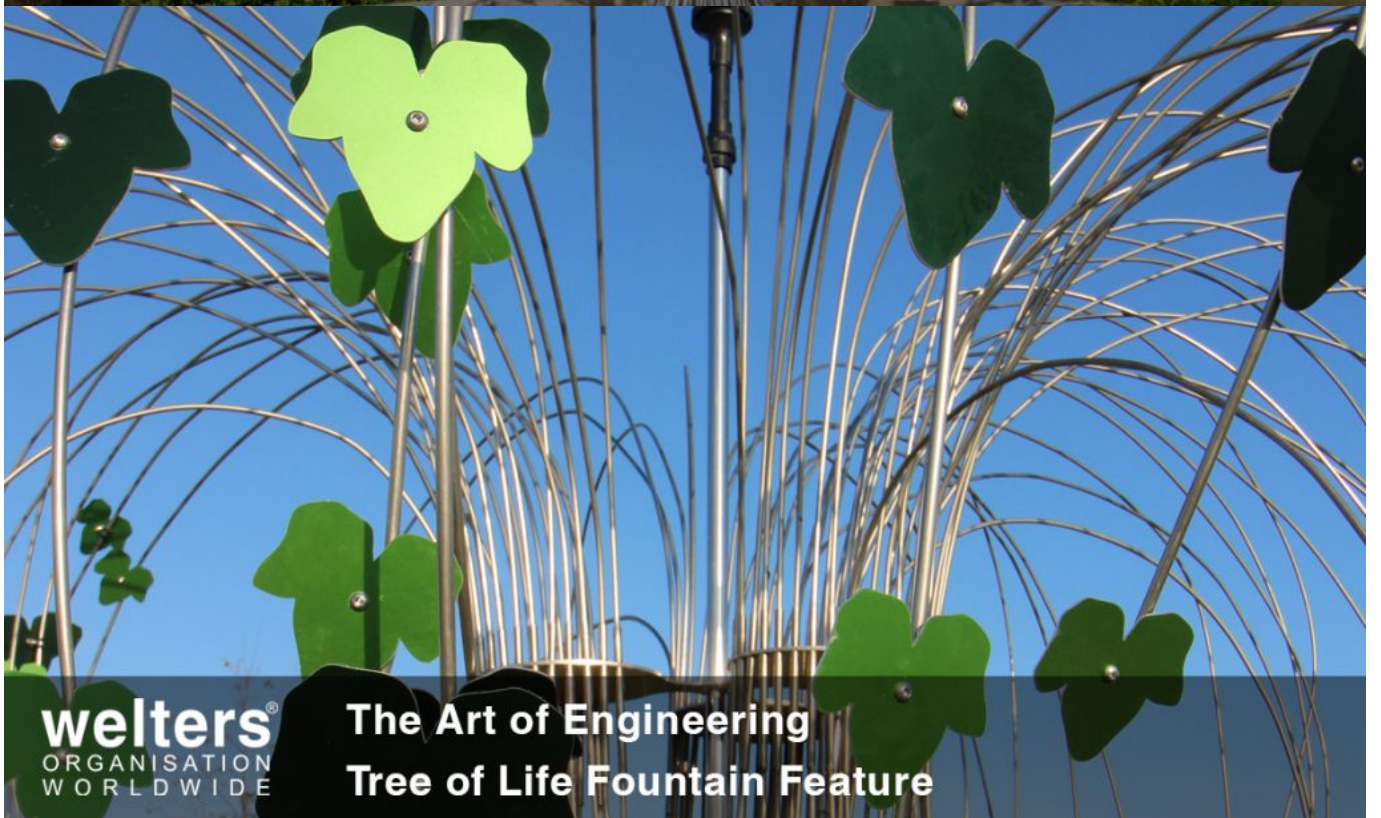

Tree of Life Fountain

Combining art, design and engineering to create beautiful metalwork fountain features which incorporate memorialisation opportunities in the form of interchangeable leaves.

welters[®]
ORGANISATION
WORLDWIDE

The Art of Engineering
Tree of Life Fountain Feature

welters[®]
ORGANISATION
WORLDWIDE

The Art of Engineering
Tree of Life Fountain Feature

welters[®]
ORGANISATION
WORLDWIDE

The Art of Engineering
Tree of Life Fountain Feature

welters[®]
ORGANISATION
WORLDWIDE

The Art of Engineering
Tree of Life Fountain Feature

welters[®]
ORGANISATION
WORLDWIDE

The Art of Engineering
Tree of Life Fountain Feature

welters[®]
ORGANISATION
WORLDWIDE