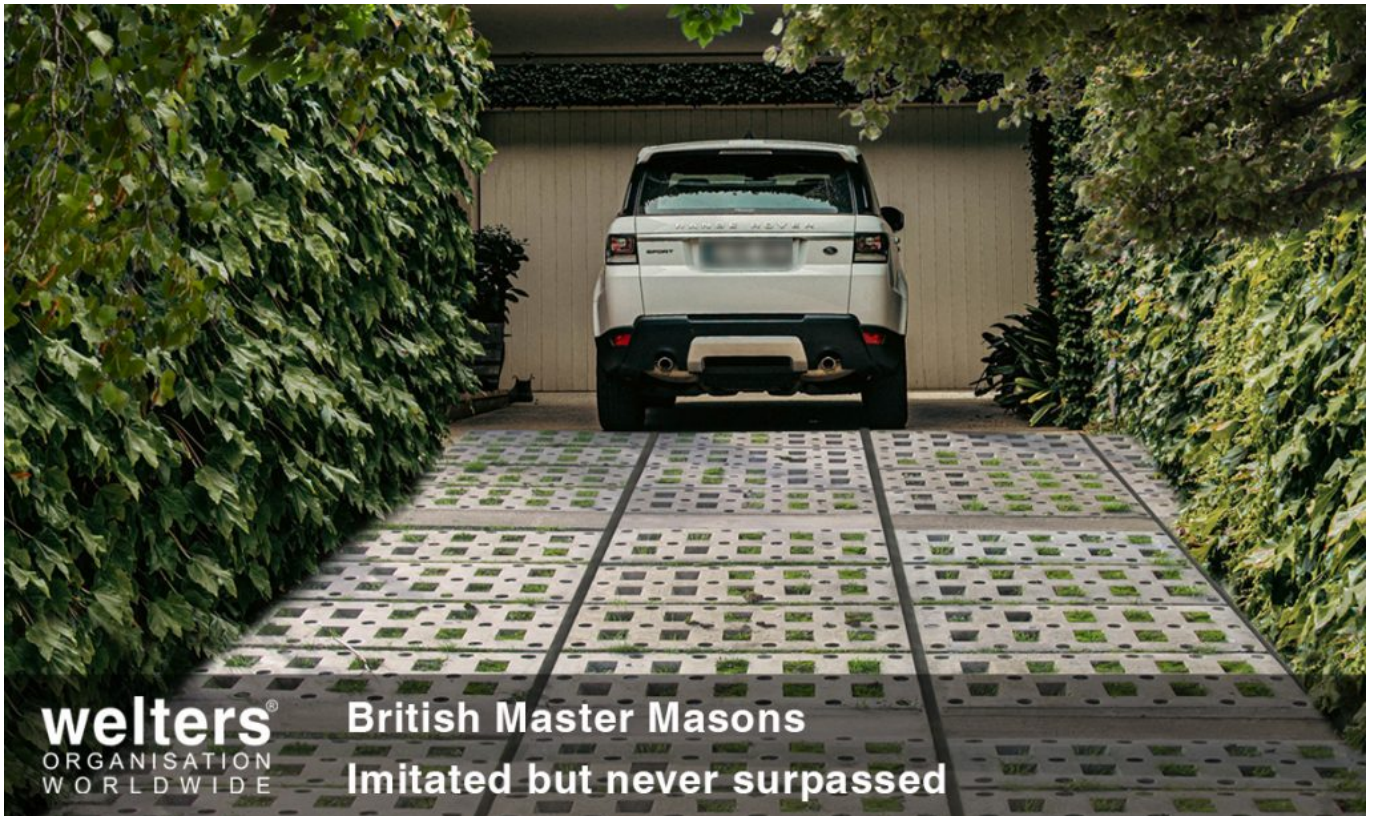

welters®
ORGANISATION
WORLDWIDE

British Master Masons
Imitated but never surpassed