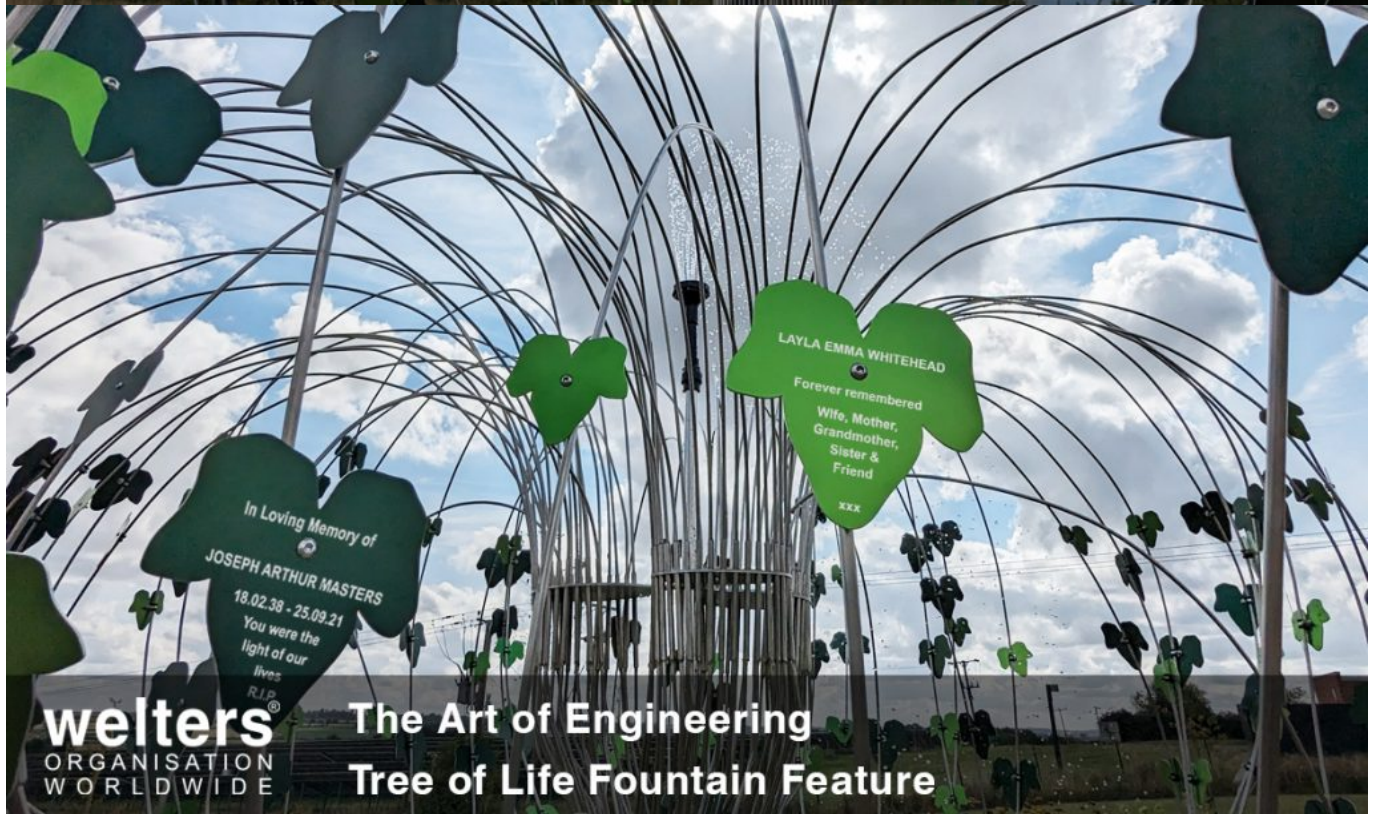

Tree of Life Fountain

Combining art, design and engineering to create beautiful metalwork fountain features which incorporate memorialisation opportunities in the form of interchangeable leaves.

welters[®]
ORGANISATION
WORLDWIDE

The Art of Engineering
Tree of Life Fountain Feature

welters[®]
ORGANISATION
WORLDWIDE

The Art of Engineering
Tree of Life Fountain Feature

welters[®]
ORGANISATION
WORLDWIDE

The Art of Engineering
Tree of Life Fountain Feature

welters[®]
ORGANISATION
WORLDWIDE

The Art of Engineering
Tree of Life Fountain Feature

welters[®]
ORGANISATION
WORLDWIDE

The Art of Engineering
Tree of Life Fountain Feature

welters[®]
ORGANISATION
WORLDWIDE