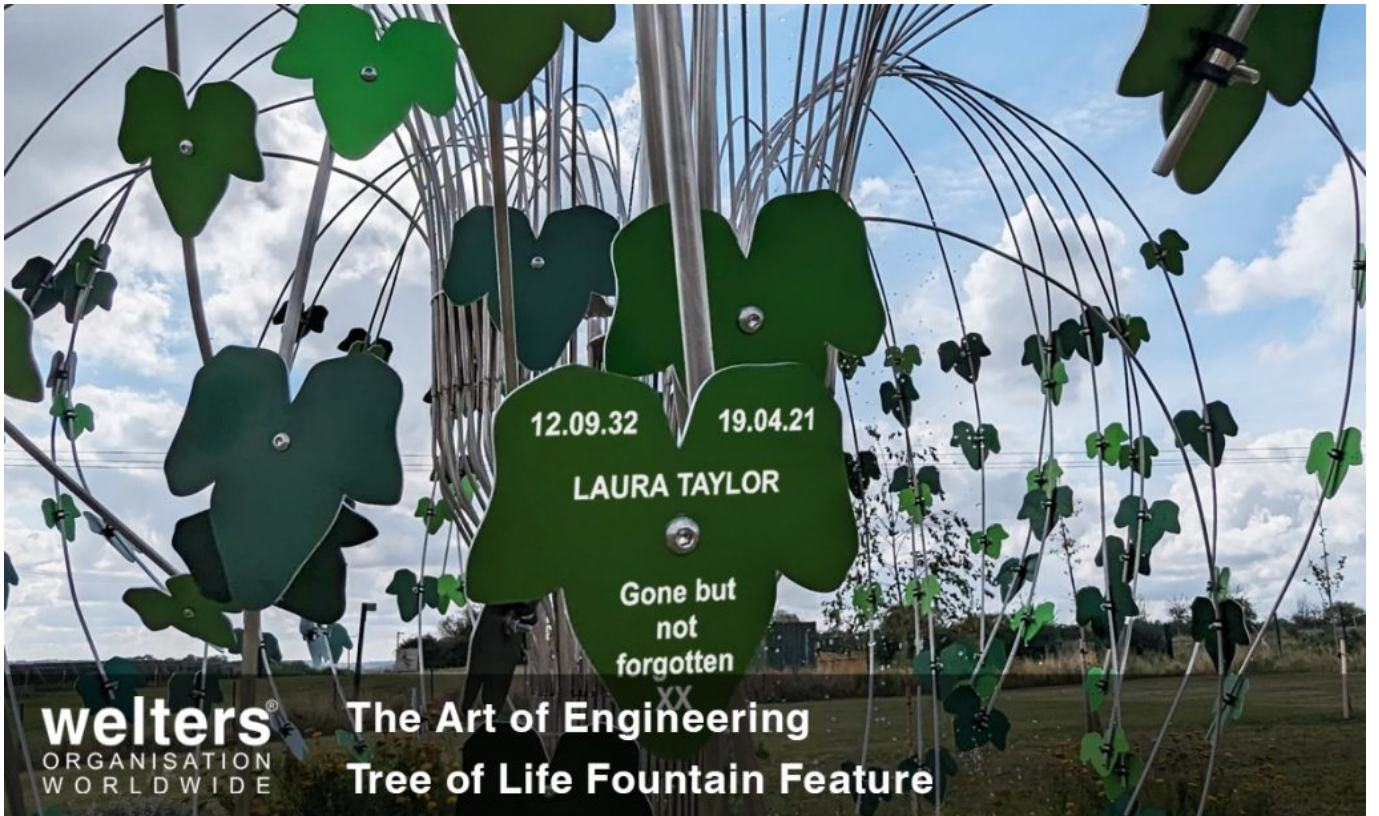

## [Memorial Orb Rockery](#)

A beautiful stone memorial orb rockery. Each orb can be used for interment of cremated remains or memorial only. Suitable for any cemetery or crematoria grounds, woodland area, park or private garden.

The Art of Engineering  
Tree of Life Fountain Feature

**welters**<sup>®</sup>  
ORGANISATION  
WORLDWIDE

The Art of Engineering  
Tree of Life Fountain Feature

**welters**<sup>®</sup>  
ORGANISATION  
WORLDWIDE

**The Art of Engineering**  
**Tree of Life Fountain Feature**

**welters**<sup>®</sup>  
ORGANISATION  
WORLDWIDE

**The Art of Engineering**  
**Tree of Life Fountain Feature**

**welters**<sup>®</sup>  
ORGANISATION  
WORLDWIDE

**The Art of Engineering**  
**Tree of Life Fountain Feature**

**welters**<sup>®</sup>  
ORGANISATION  
WORLDWIDE

**The Art of Engineering**  
**Tree of Life Fountain Feature**

The post [Tree of Life Fountain](#) appeared first on [Latest News](#).