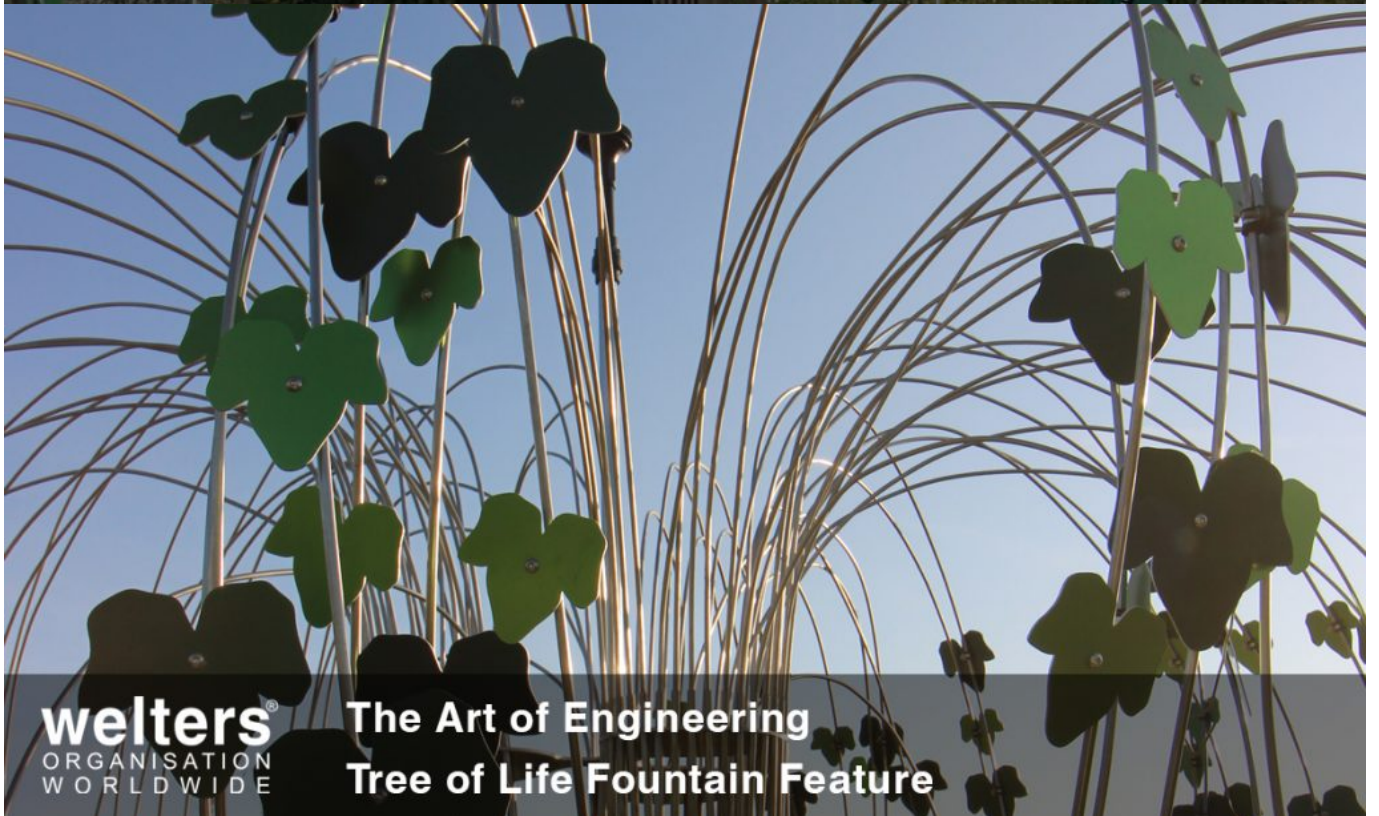

## [Memorial Orb Rockery](#)

A beautiful stone memorial orb rockery. Each orb can be used for interment of cremated remains or memorial only. Suitable for any cemetery or crematoria grounds, woodland area, park or private garden.

**The Art of Engineering**  
**Tree of Life Fountain Feature**

**welters**<sup>®</sup>  
ORGANISATION  
WORLDWIDE

**The Art of Engineering**  
**Tree of Life Fountain Feature**

**welters**<sup>®</sup>  
ORGANISATION  
WORLDWIDE

**The Art of Engineering**  
**Tree of Life Fountain Feature**

**welters**<sup>®</sup>  
ORGANISATION  
WORLDWIDE

**The Art of Engineering**  
**Tree of Life Fountain Feature**

The post [Tree of Life Fountain](#) appeared first on [Latest News](#).