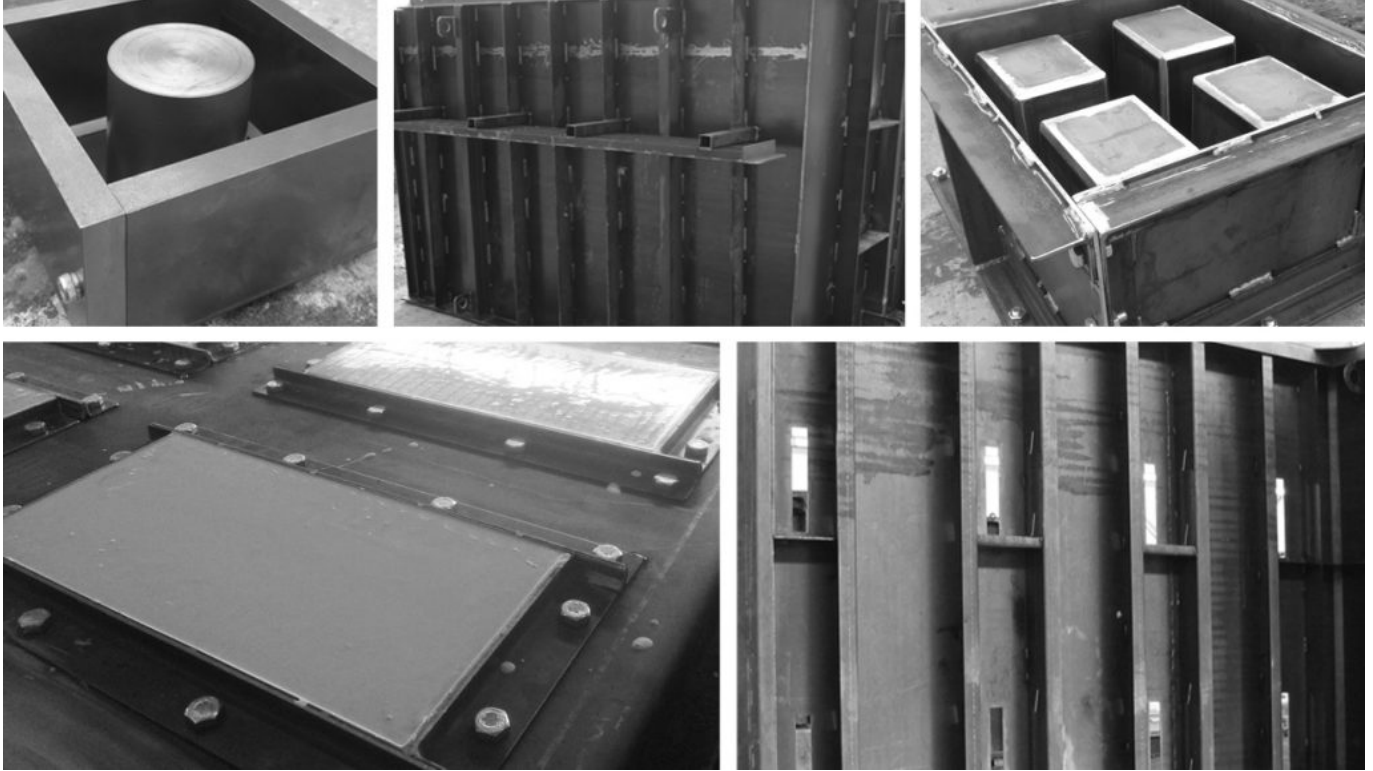

[Supply at need](#)

Amidst many additional industrial supply chain issues prevailing under very difficult circumstances, welters are applying massive resource to resolve supply at need under key worker conditions.

The post [Supply at need](#) appeared first on [Latest News](#).

[Government World Winter 2019 cover art](#)

Artistic development for forthcoming Winter edition of Government World shows a robin which frequently attends our personnel while staying in London.