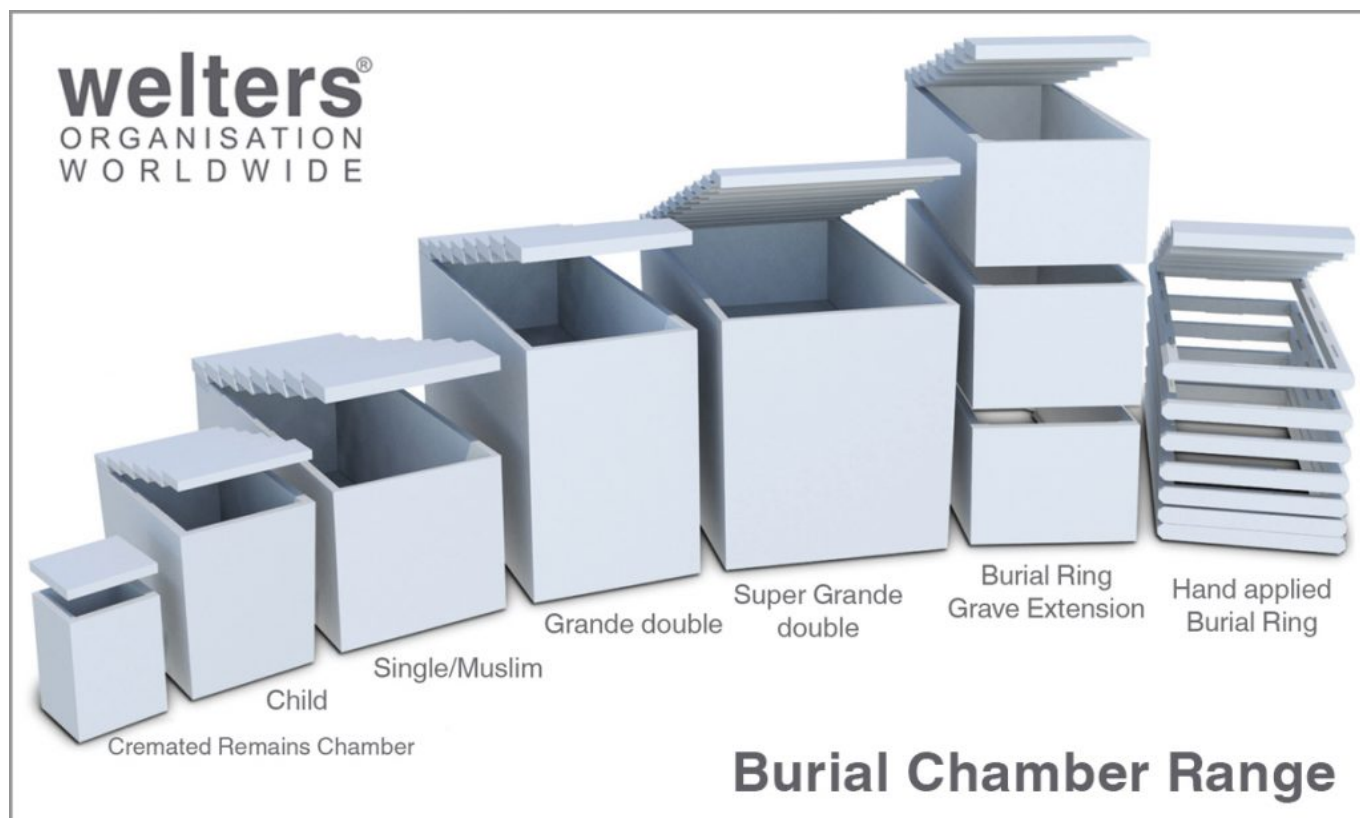

welters Burial Chamber Range

The post [welters Burial Chamber Range](#) appeared first on [Latest News](#).

welters Metallic Artistry

welters®
ORGANISATION
WORLDWIDE
Design and Innovation

Concept Originators

welters® Metallic Artistry

Tree of Life Feature

Available as a static feature,
a memorial and/or
a decorative fountain.

Further ideas and
applications are available on
request.

The
A
r
t
Of Manufacturing

Made in
BRITAIN
by welters®