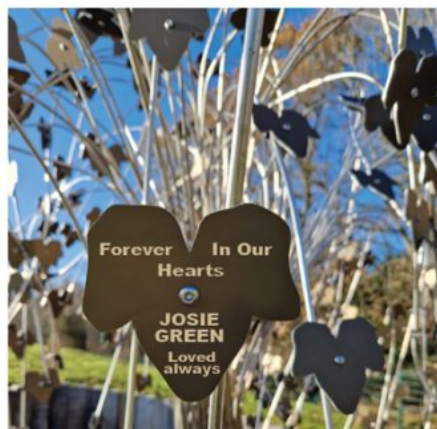

[Warm and Cosy Heifers](#)

Our heifers are tucked in warm and cosy on this winters day. They form a small part of the **welters** heritage herd breed collection of Black and White Galloways, White Shorthorn and native breeds.

The post [Warm and Cosy Heifers](#) appeared first on [Latest News](#).

[Chamber Installation in Progress](#)

This installation of multiple interment burial chambers across varying ground levels is part of a new phase of works within a cemetery where many previous phases have been extremely successful.

All leaves on the tree can be inscribed with a message in remembrance of a loved one

The post [Tree of Life](#) appeared first on [Latest News](#).

[Environmental Art Engineering](#)

Merging nature and the environment with technology and utilising repurposed materials, we create art through sculpture to enhance any open area, whether in a cemetery, crematoria grounds, park or garden.