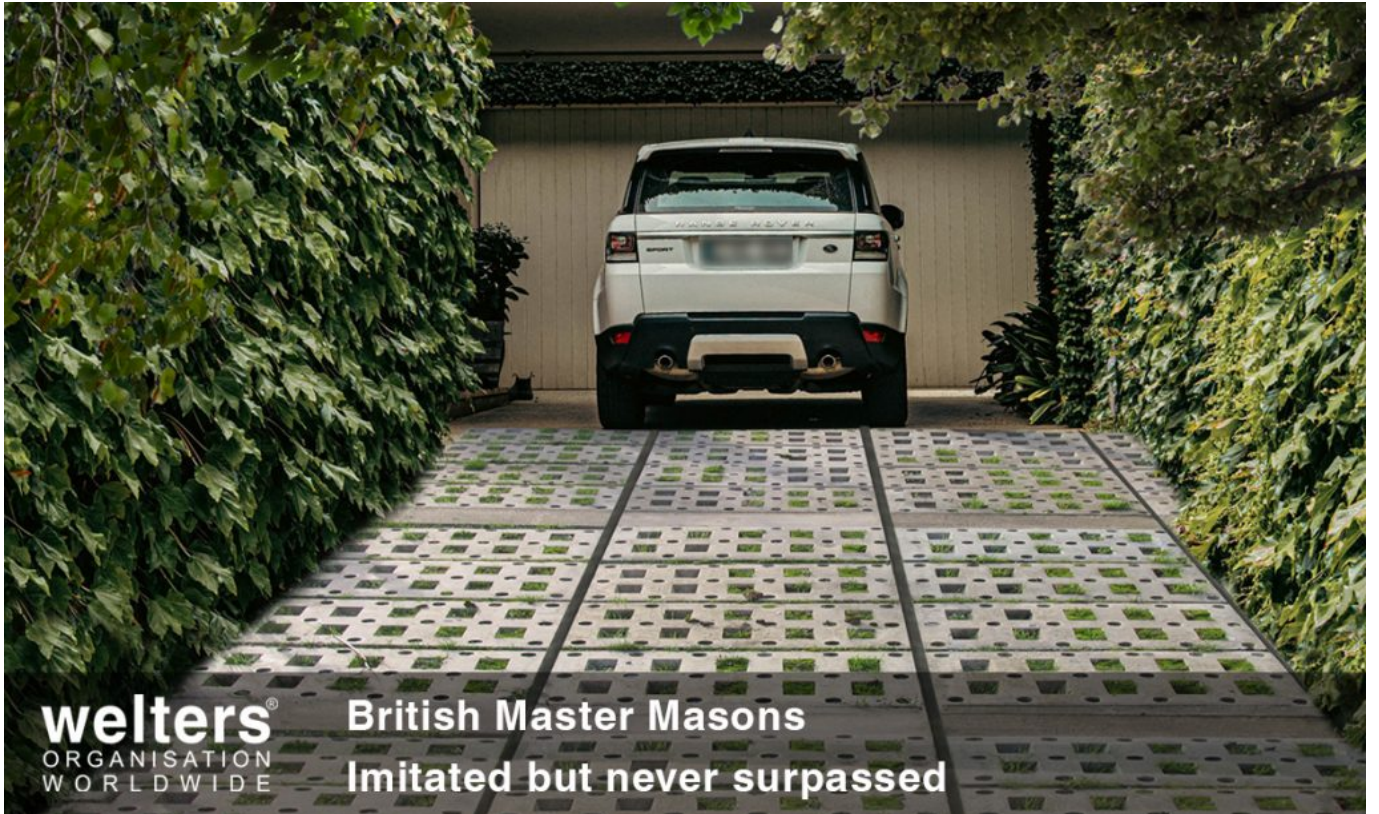

welters®
ORGANISATION
WORLDWIDE

British Master Masons
Imitated but never surpassed