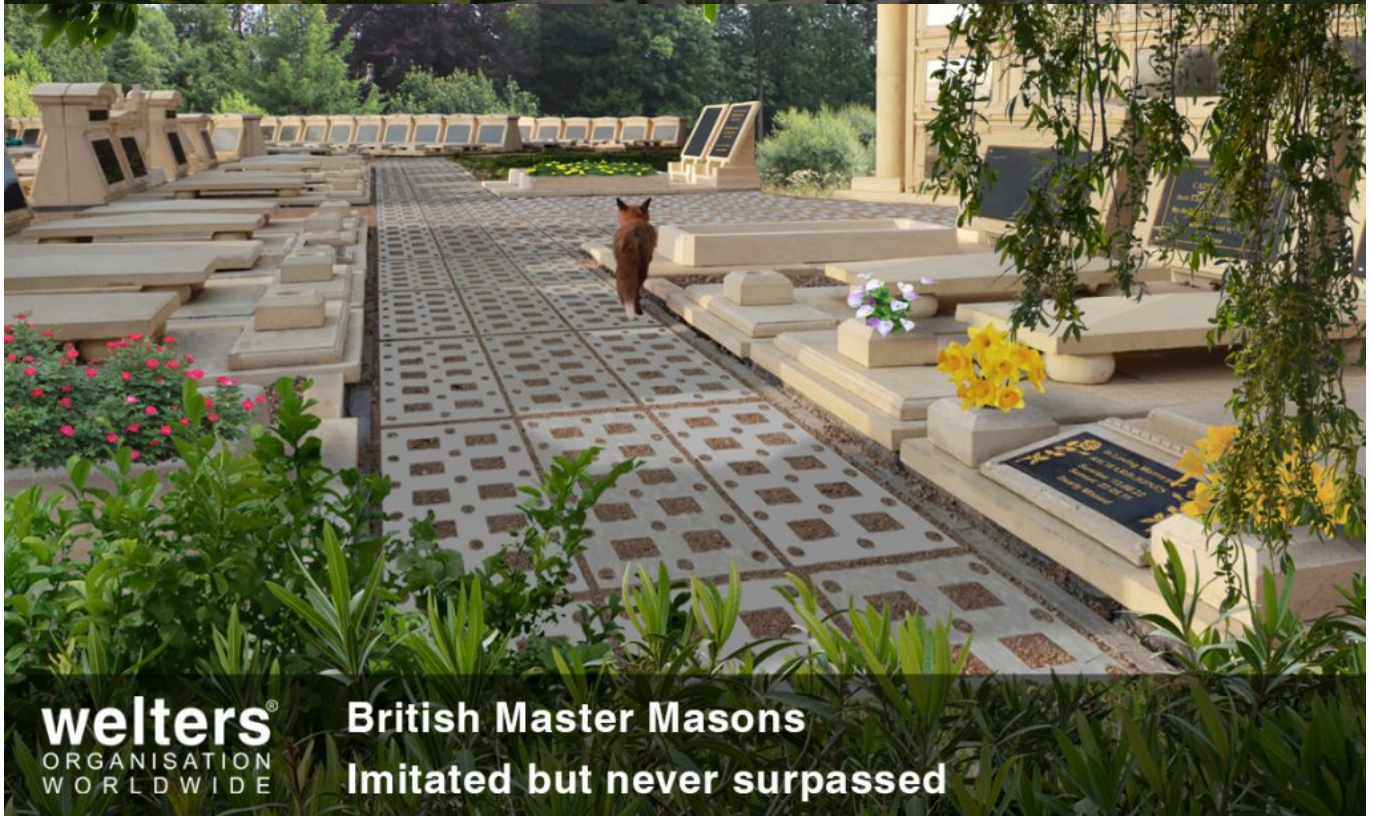

welters®
ORGANISATION
WORLDWIDE

British Master Masons
Imitated but never surpassed