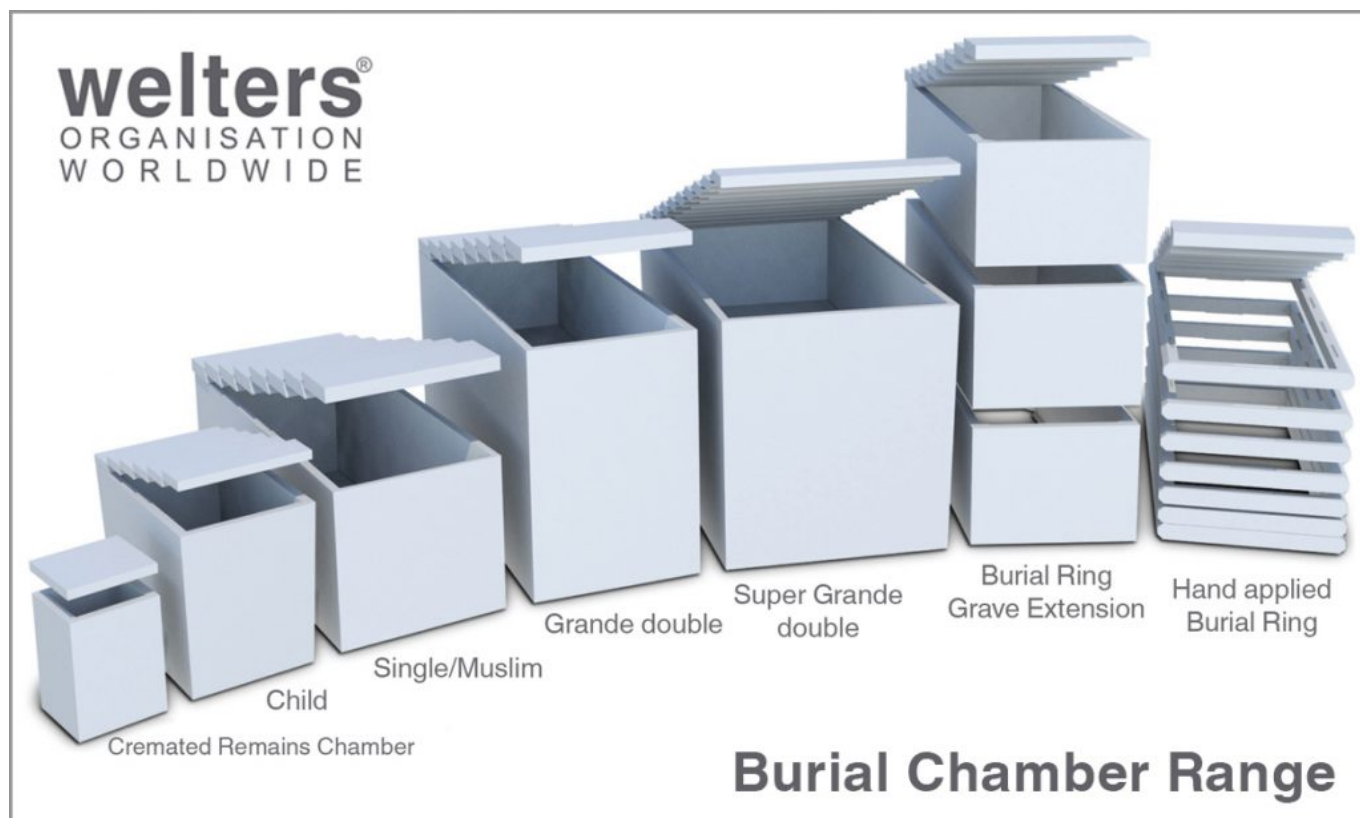

welters Burial Chamber Range

The post [welters Burial Chamber Range](#) appeared first on [Latest News](#).

welters Metallic Artistry

welters[®]
ORGANISATION
WORLDWIDE
Design and Innovation

Concept Originators

welters[®] Metallic Artistry

Tree of Life Feature

Available as a static feature,
a memorial and/or
a decorative fountain.

Further ideas and
applications are available on
request.

The
A
r
t
Of Manufacturing