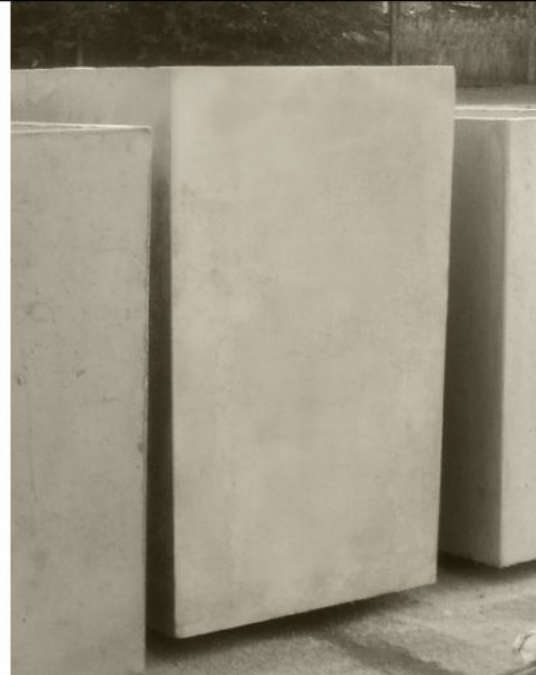

Do you understand the A-Z of **welters**®?

Cast Chamber Production Evolution - pre-cast grande plus

welters®
ORGANISATION
WORLDWIDE

Do you understand the A-Z of **welters**®?

Cast Chamber Production Evolution - pre-cast super grande

welters®
ORGANISATION
WORLDWIDE