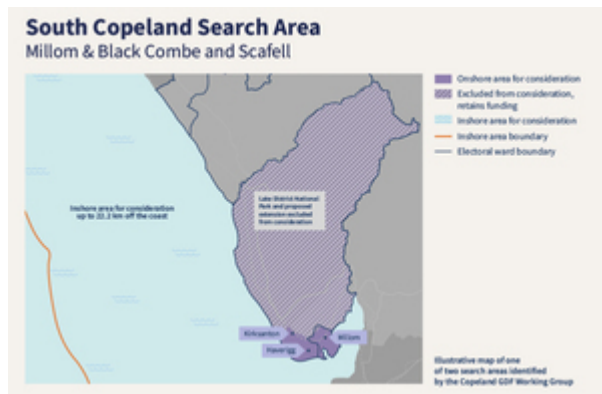

Second GDF Community Partnership forms in Cumbria

News story

Move unlocks £1 million local investment funding

The formation of a second Community Partnership in Copeland marks another step forward in the nationwide search to find a willing community and suitable site for a Geological Disposal Facility (GDF) for the safe and secure disposal of higher-activity radioactive waste.