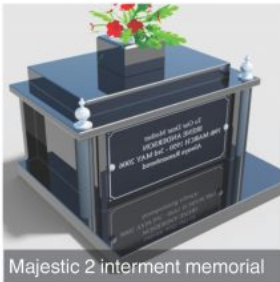

Majestic 4 interment memorial