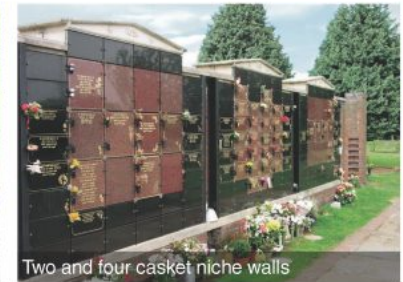

Cremated Remains Niche Systems

welters®
ORGANISATION
WORLDWIDE
Design and Innovation
Cremated Remains
Above Ground Interment

Page 1 of 1

We design, manufacture, supply and install a wide range of above ground cremated remains interment and memorial systems, from small family sized units offering two and four ashes casket positions to larger communal niche wall style configurations. [Click here to download our brochure](#)

The post [Cremated Remains Niche Systems](#) appeared first on [Latest News](#).