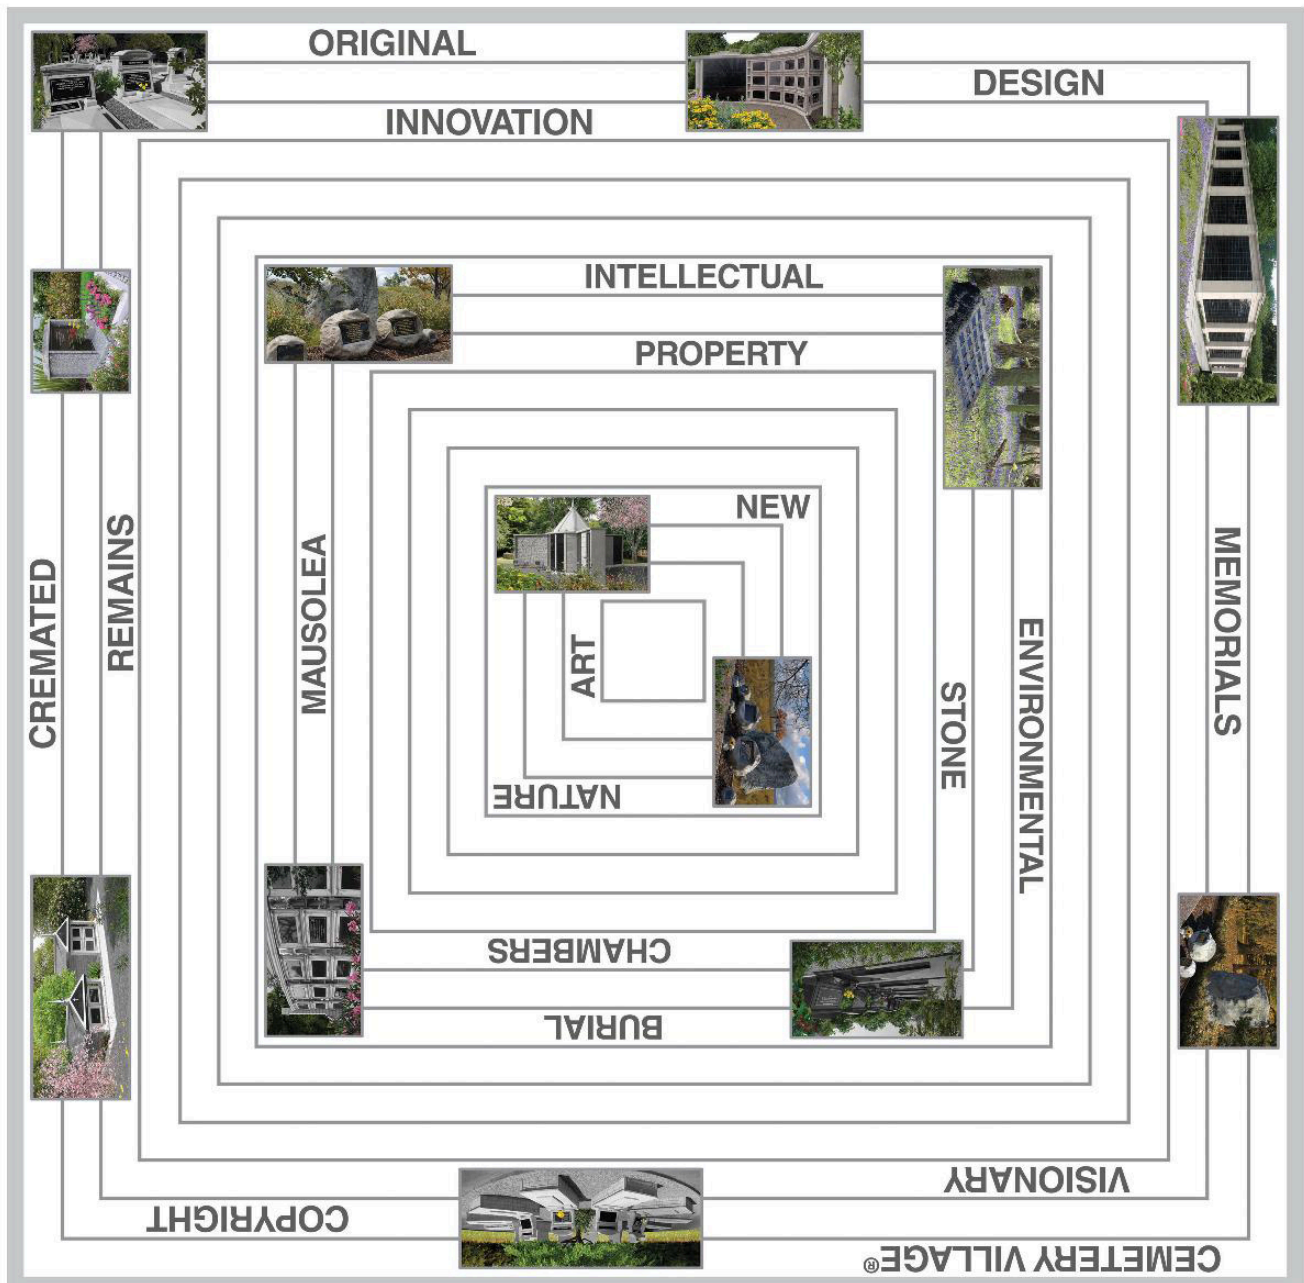

INNOVATION BY DESIGN

Creative and original

Over the past three decades, **welters**® have introduced new and innovative above and below ground interment and memorial facilities to the industry.

Today, many of these systems are accepted as standard nationwide and the company continues to produce new and original concepts, leading the way into the next decade.

welters®

ORGANISATION WORLDWIDE

DESIGN AND MANAGEMENT CONSULTANTS
RESEARCH, DEVELOPMENT AND
MANUFACTURING

The Originators and Leaders in the industry

Supplying products & systems for all full body interment needs, below & above ground, cremated remains & memorialisation.

Visit us at www.welters-worldwide.com

Advert to be viewed as the updated edition of welters® October 2018 advert

The post [Creative and Original](#) appeared first on [Latest News](#).